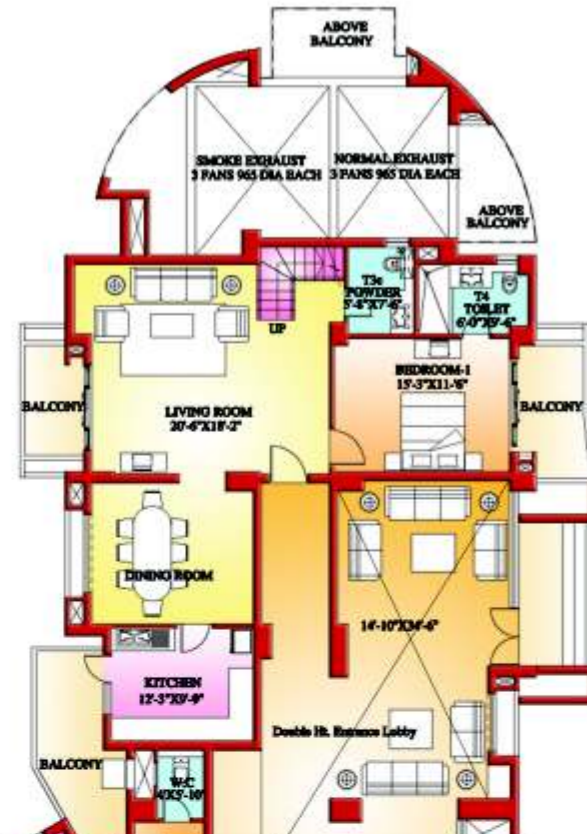

Parsvnath Exotica Gurgaon Floor Plans 4BHK 3645
GROUND FLOOR PLAN

www.gurgaonpropertybazaar.in

Four Bedroom
 3 Units / Floor
B Type

GROUND FLOOR PLAN
 Duplex Flat Lower Level
 Super Area = 3645 Sq. Ft.

FIRST FLOOR PLAN
 Duplex Flat Upper Level
 Super Area = 3645 Sq. Ft.

Super Area = 3390 Sq. Ft.

LOWER PENTHOUSE PLAN

Five Bedroom
 3 Units / Floor
B Type

Super Area = 6805 Sq. Ft.

Notes :- 1. Plans are tentative & subject to approval from the local authority. 2. Architectural features may vary as per architects design. 3. All areas are shown as super area and subject to change as per design.